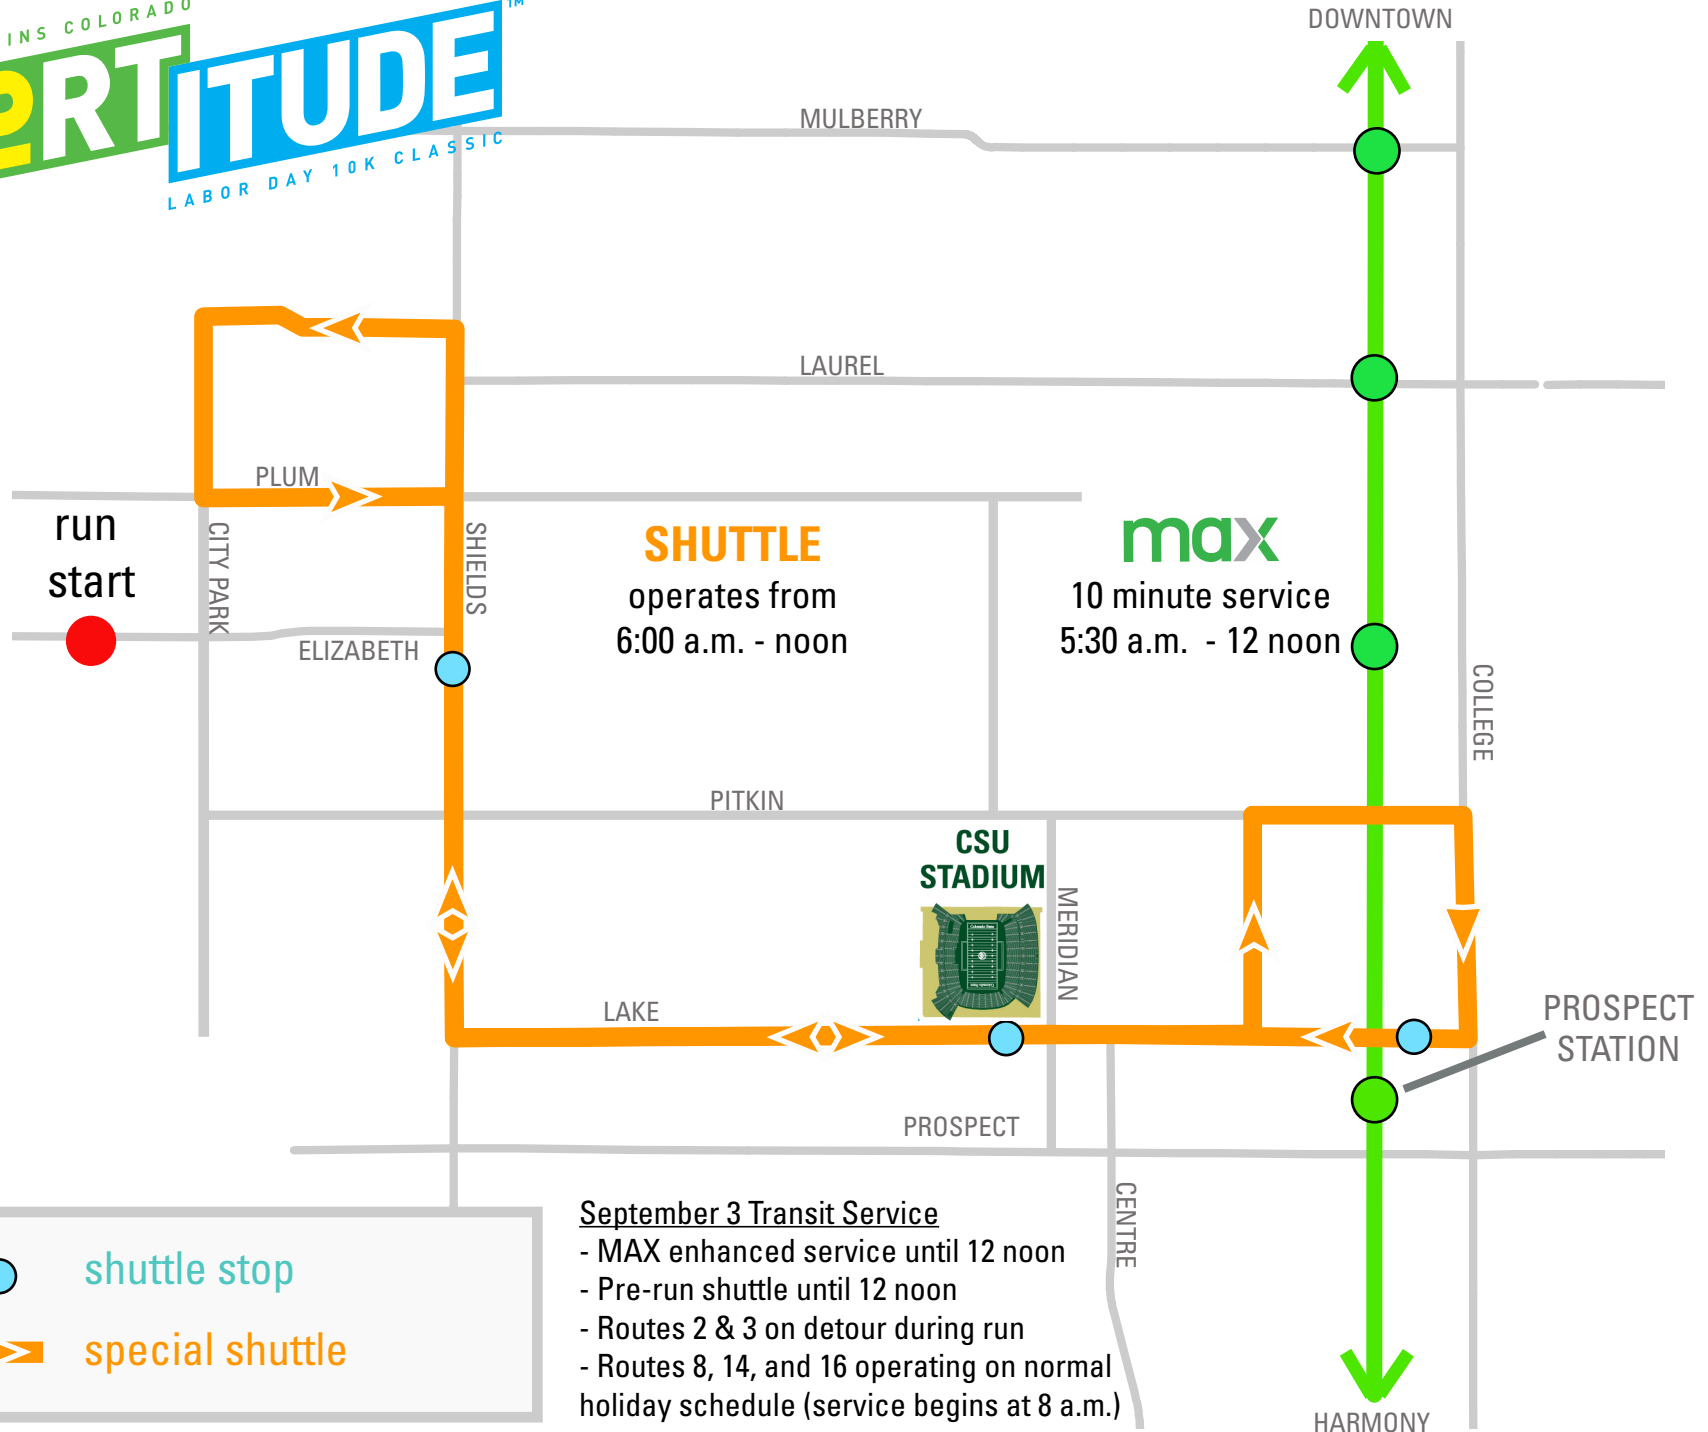

# SHUTTLE SERVICE FOR

**SHUTTLE**  
operates from  
6:00 a.m. - noon

**max**  
10 minute service  
5:30 a.m. - 12 noon

● shuttle stop  
➤➤➤ special shuttle

- September 3 Transit Service**
- MAX enhanced service until 12 noon
  - Pre-run shuttle until 12 noon
  - Routes 2 & 3 on detour during run
  - Routes 8, 14, and 16 operating on normal holiday schedule (service begins at 8 a.m.)