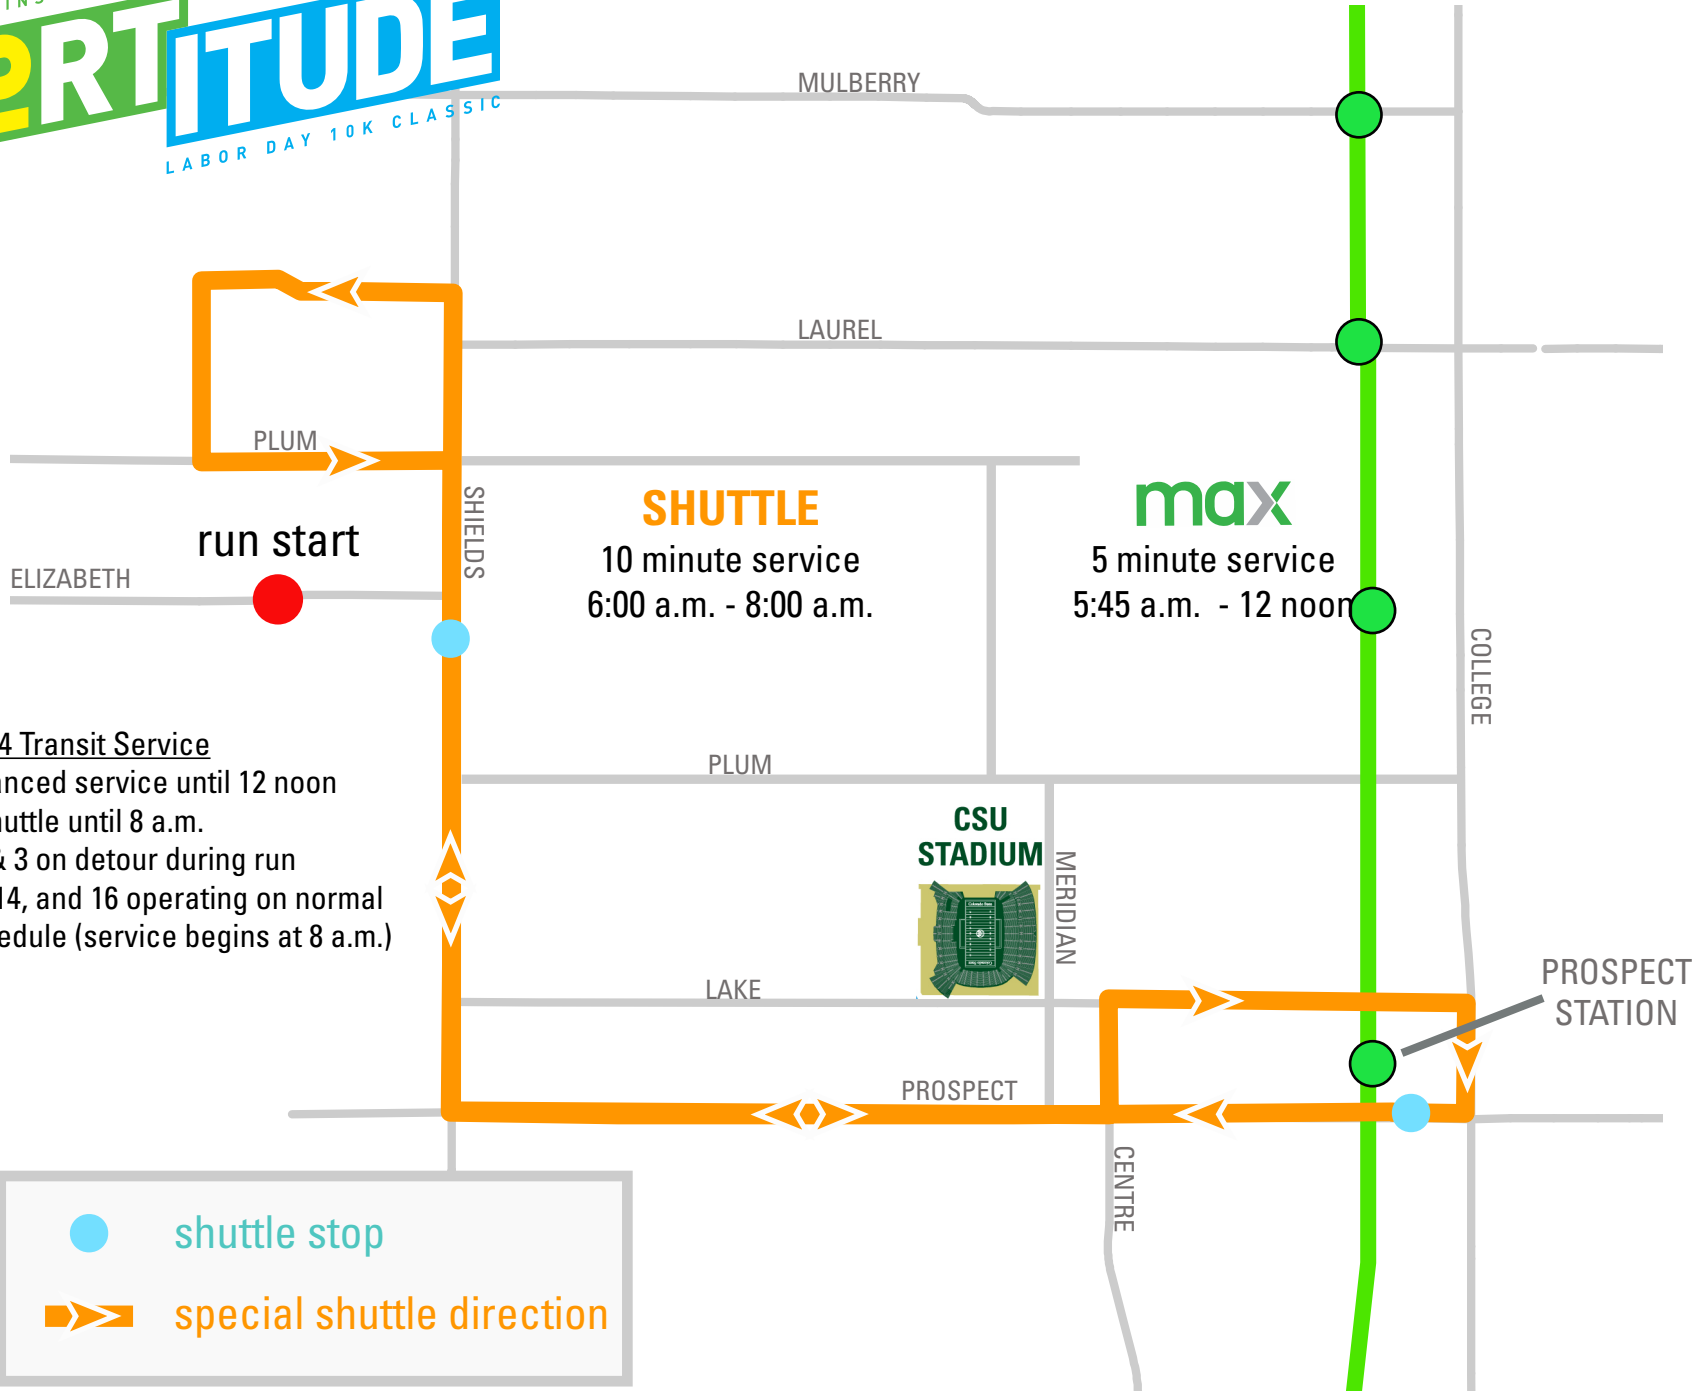

# SHUTTLE SERVICE FOR

## September 4 Transit Service

- MAX enhanced service until 12 noon
- Pre-run shuttle until 8 a.m.
- Routes 2 & 3 on detour during run
- Routes 8, 14, and 16 operating on normal holiday schedule (service begins at 8 a.m.)